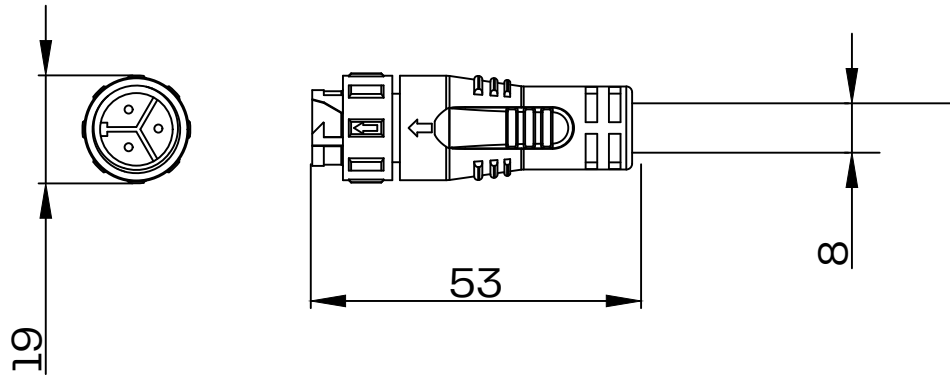

General

Housing Color	Black
Material	rubber
Core Color	Red: Data + , Green: Data - , Blue: Ground , Black: Program , Brown: V+,
Length (mm)	250
Weight (g)	45
Connector	M16 - 5 pin

Environmental

Ingress Protection	IP67
--------------------	------

181

oneeighty
one.com

M16 Male connector

M16 Female connector

M16 5Pin pin out	
Brown	V+
Blue	GND
Red	Data +
Green	Data -
Black	Program

M16 3Pin pin out	
Brown	V+
Blue	GND
G/Y	Data

Disclaimer

Due to the technical evolution and improvement of our products, the data provided in this document may be updated on a regular basis, and as such, confirmation of this information is strongly recommended prior to the order process. OneEightyOne is not responsible for any discrepancies in this document following changes in our products. We reserve the right to make technical changes to our products and to change information, at its sole discretion, without notice.