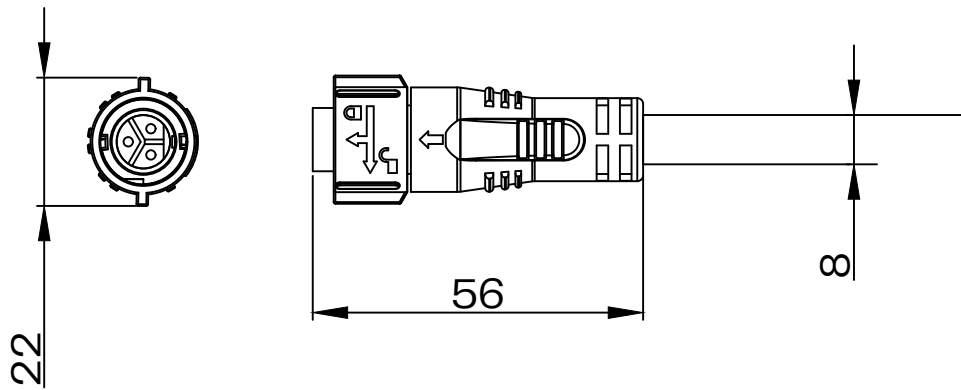

General

Housing Color	Black
Material	rubber
Core Color	Red: Data + , Green: Data - , Blue: Ground , Black: Program , Brown: V+,
Length (mm)	250
Weight (g)	45
Connector	M16 - 5 pin

Environmental

Ingress Protection	IP67
--------------------	------

181

oneeighty
one.com

M16 Male connector

M16 Female connector

M16 5Pin pin out	
Brown	V+
Blue	GND
Red	Data +
Green	Data -
Black	Program

M16 3Pin pin out	
Brown	V+
Blue	GND
G/Y	Data

Disclaimer

Due to the technical evolution and improvement of our products, the data provided in this document may be updated on a regular basis, and as such, confirmation of this information is strongly recommended prior to the order process. OneEightyOne is not responsible for any discrepancies in this document following changes in our products. We reserve the right to make technical changes to our products and to change information, at its sole discretion, without notice.