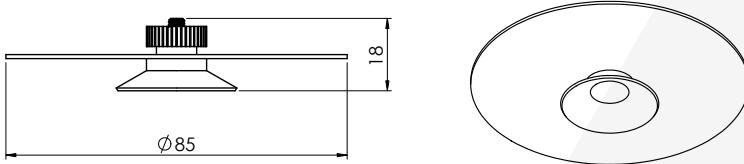

Attaches via suction cup on the NYX Bulb and reflects light back to increase its beam angle and achieve a uniform illumination

SPECIFICATIONS

Order Code	FP5-CPB
Weight	0.008 kg / 0.017 lbs
Dimensions (L x W x D)	18 mm x Ø 85 mm / 0.7" x Ø 3.3"

All specifications provided are typical values and maybe subject to change without prior notice.

DRAWING

LIGHT DISTRIBUTION CURVE

with CupBouncer

without CupBouncer