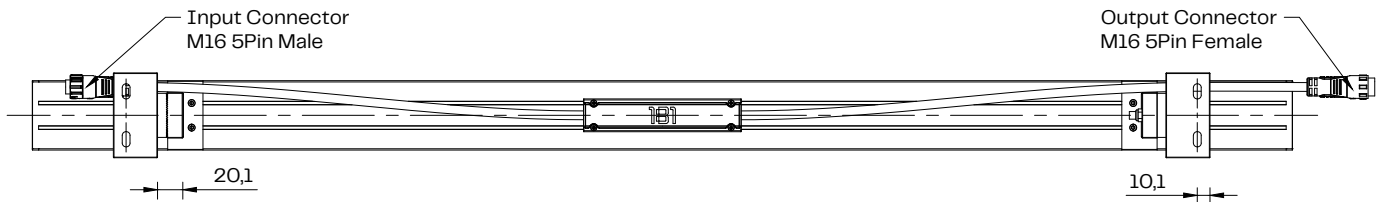

Length 500 / 750 / 1000

12 / 18 / 24 of LEDs

35

Maximum Sliding for Mounting Bracket

432

Mounting Bracket Included

30

70

60

Input Connector
M16 5Pin Male

Output Connector
M16 5Pin Female

20,1

10,1

Linear G54
Scale 1:6

67,3

55

35

101,5

18,5

53

Linear G54
Scale 1:2

Disclaimer

Due to ongoing technical improvements, the information in this document may change. Please confirm details before ordering. OneEightyOne accepts no responsibility for discrepancies caused by product updates. We reserve the right to make technical and informational changes without notice. Unless otherwise specified, dimensions are in millimeters.