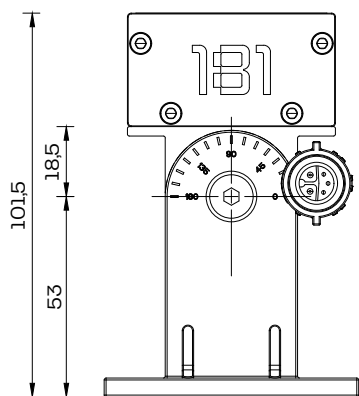

Length 500 / 750 / 1000

12 / 18 / 24 of LEDs

35

Maximum Sliding for Mounting Bracket

432

Mounting Bracket Included

30

70

60

Input Connector
M16 5Pin Male

Output Connector
M16 5Pin Female

20,1

10,1

Linear G54
Scale 1:6

67,3

55

35

101,5

18,5

53

Linear G54
Scale 1:2

Disclaimer

Due to ongoing technical improvements, the information in this document may change. Please confirm details before ordering. OneEightyOne accepts no responsibility for discrepancies caused by product updates. We reserve the right to make technical and informational changes without notice. Unless otherwise specified, dimensions are in millimeters.