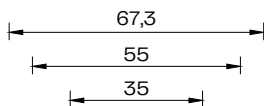

60

Input Connector
M16 5Pin Male

Output Connector
M16 5Pin Female

20,1

10,1

Linear G54
Scale 1:6

67,3

55

35

101,5

18,5

53

Linear G54
Scale 1:2

Disclaimer

Due to ongoing technical improvements, the information in this document may change. Please confirm details before ordering. OneEightyOne accepts no responsibility for discrepancies caused by product updates. We reserve the right to make technical and informational changes without notice. Unless otherwise specified, dimensions are in millimeters.