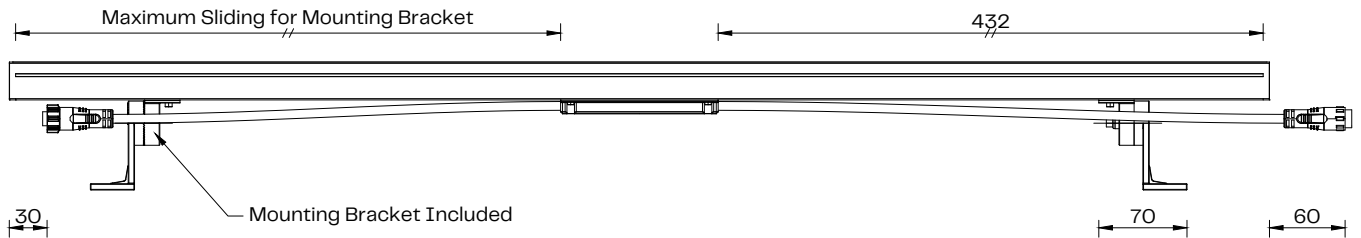

Length 500 / 750 / 1000

12 / 18 / 24 of LEDs

35

Maximum Sliding for Mounting Bracket

432

Mounting Bracket Included

30

70

60

Input Connector
M16 5Pin Male

Output Connector
M16 5Pin Female

20,1

10,1

Linear G54
Scale 1:6

67,3

55

35

101,5

18,5

53

Linear G54
Scale 1:2

Disclaimer

Due to ongoing technical improvements, the information in this document may change. Please confirm details before ordering. OneEightyOne accepts no responsibility for discrepancies caused by product updates. We reserve the right to make technical and informational changes without notice. Unless otherwise specified, dimensions are in millimeters.