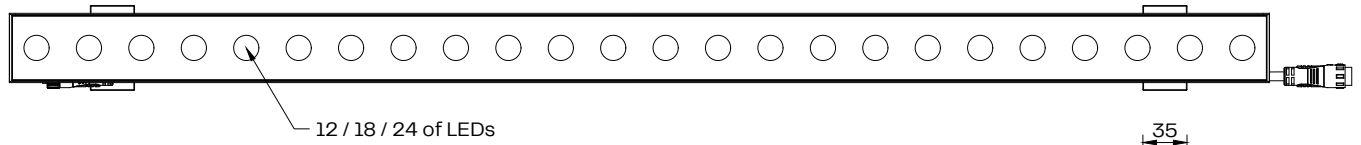

Length 500 / 750 / 1000

12 / 18 / 24 of LEDs

35

Maximum Sliding for Mounting Bracket

432

Mounting Bracket Included

30

70

60

Input Connector
M16 5Pin Male

Output Connector
M16 5Pin Female

20,1

10,1

Linear G54
Scale 1:6

67,3

55

35

101,5

18,5

53

Linear G54
Scale 1:2

Disclaimer

Due to ongoing technical improvements, the information in this document may change. Please confirm details before ordering. OneEightyOne accepts no responsibility for discrepancies caused by product updates. We reserve the right to make technical and informational changes without notice. Unless otherwise specified, dimensions are in millimeters.